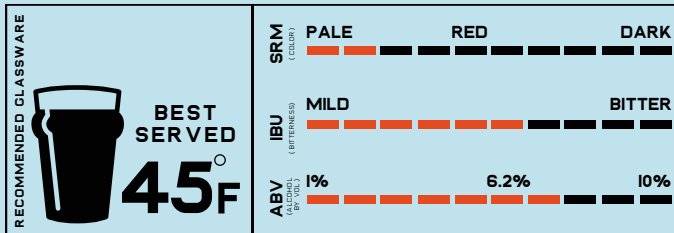

LACES IS THE EVERYDAY DRINKIN' IPA BREWED FOR SOUTH FLORIDA. LIKE THE SHOE LACES THAT HAVE BEEN TIED TOGETHER AND THROWN OVER TELEPHONE WIRES, OUR BREW TIES TOGETHER A BLEND OF FALCONERS' FLIGHT, AMARILLO AND MOSAIC HOPS AND FINISHES CLEAN WITH TROPICAL FRUIT NOTES SURE TO KEEP THE GOOD VIBES GOING. JUST LIKE THE MANY REASONS PEOPLE THROW SHOES OVER POWER LINES, LACES IS A BREW TO BE ENJOYED ON MANY OCCASIONS, FROM YOUR DAILY GRIND TO A NIGHT OUT.