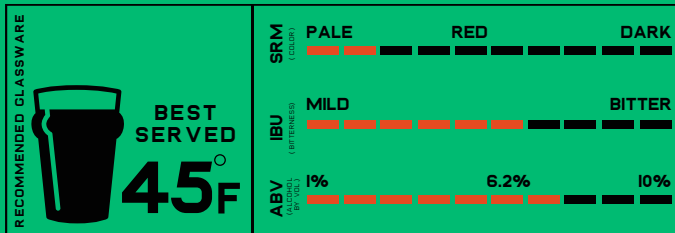

— EST. 2011 —

WYNWOOD

BREWING

— MIAMI —

LACES IS THE EVERYDAY DRINKIN' IPA BREWED FOR SOUTH FLORIDA. LIKE THE SHOE LACES THAT HAVE BEEN TIED TOGETHER AND THROWN OVER TELEPHONE WIRES, OUR BREW TIES TOGETHER A BLEND OF FALCONERS' FLIGHT, AMARILLO AND MOSAIC HOPS AND FINISHES CLEAN WITH TROPICAL FRUIT NOTES SURE TO KEEP THE GOOD VIBES GOING. JUST LIKE THE MANY REASONS PEOPLE THROW SHOES OVER POWER LINES, LACES IS A BREW TO BE ENJOYED ON MANY OCCASIONS, FROM YOUR DAILY GRIND TO A NIGHT OUT.